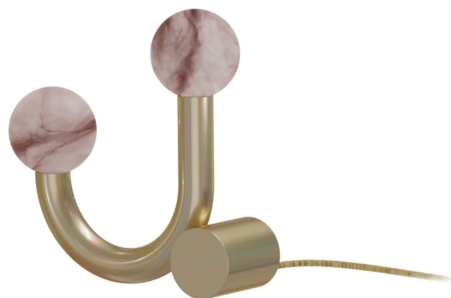

R & S Robertson

2 Light Gold Table Lamp With Alabaster Globes

Product Reference: 6110043

Item Width (mm)	300
Item Height (mm)	320
Lamp	2 x G9
Material	Alabaster, Metal
Colour	Brass & Golds

CARE INSTRUCTIONS

The finishes used on this luminaire require cleaning with a soft dry duster. Abrasive or chemical cleaners will harm the finish and should not be used.

All descriptive and forwarding specifications, drawings and particulars of weights and dimensions issued by the Company are approximate only and are intended only to present a general idea of the Goods described therein and nothing contained in any of them shall form part of any contract with the Company.