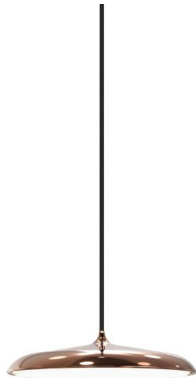

R & S Robertson

16W Led Copper Metal Pendant With Acrylic Diffuser

Product Reference: 5050040

| | |
|-------------------|-----------------------|
| Item Width (mm) | 250 |
| Item Height (mm) | 60 |
| Total Height (mm) | 3140 |
| Lamp | 16W LED 2700K 1209 lm |
| Material | Metal |
| Second Material | Acrylic |
| Colour | Copper |